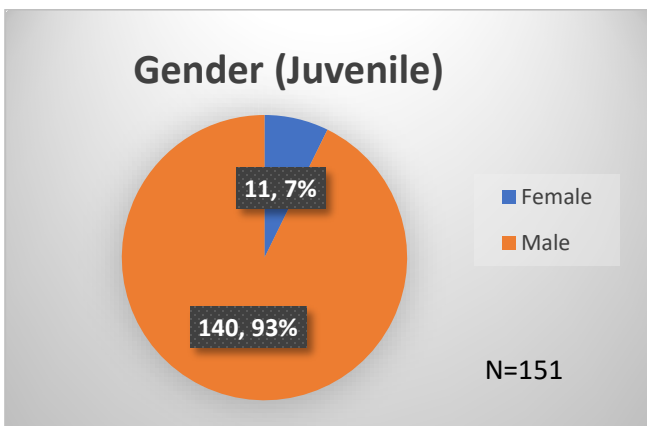

**Daily Data Dashboard – January 9, 2024**  
**Demographics for JTDC Population**  
**Tuesday Morning Midnight Count**

Total # of probation Involved youth<sup>1</sup>: 1,330

<sup>1</sup> Probation Active: Any youth who is pending sentencing with an active social history, has been formally placed on probation or supervision with Cook County Juvenile Probation on the date of the report.

\*Age, Gender and Race for Criminal Court population (N=1) is not represented in this report.

Daily Data Dashboard – January 9, 2024  
Demographics for JTDC Population  
Tuesday Morning Midnight Count

Data sources: cFive Supervisor – Probation Population and RMIS – JTDC Population