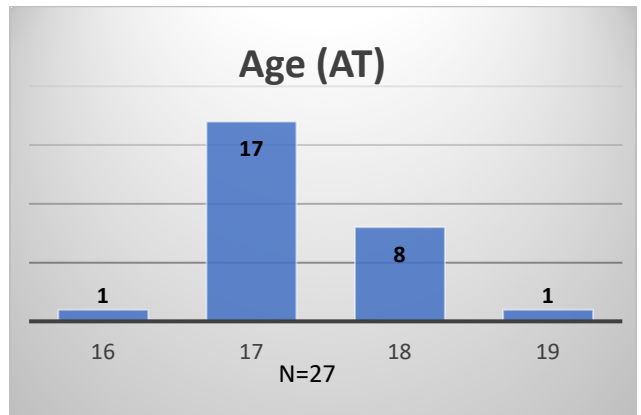

**Daily Data Dashboard – January 9, 2024**  
**Demographics for JTDC Population**  
**Tuesday Morning Midnight Count**

Total # of probation Involved youth<sup>1</sup>: 1,330

<sup>1</sup> Probation Active: Any youth who is pending sentencing with an active social history, has been formally placed on probation or supervision with Cook County Juvenile Probation on the date of the report.

\*Age, Gender and Race for Criminal Court population (N=1) is not represented in this report.

Daily Data Dashboard – January 9, 2024  
Demographics for JTDC Population  
Tuesday Morning Midnight Count

Data sources: cFive Supervisor – Probation Population and RMIS – JTDC Population