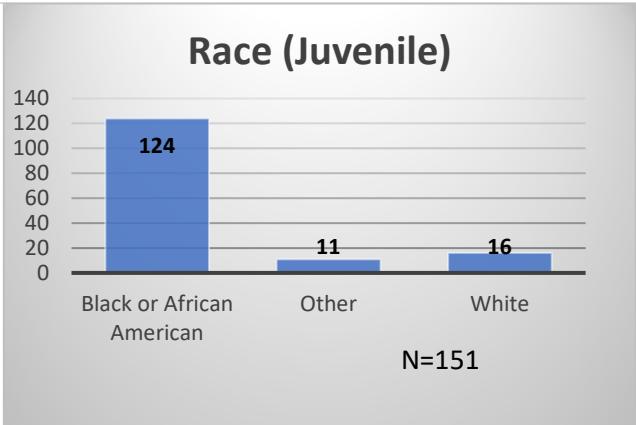

**Daily Data Dashboard – January 9, 2024**  
**Demographics for JTDC Population**  
**Tuesday Morning Midnight Count**

Total # of probation Involved youth<sup>1</sup>: 1,330

<sup>1</sup> Probation Active: Any youth who is pending sentencing with an active social history, has been formally placed on probation or supervision with Cook County Juvenile Probation on the date of the report.

\*Age, Gender and Race for Criminal Court population (N=1) is not represented in this report.

Daily Data Dashboard – January 9, 2024  
Demographics for JTDC Population  
Tuesday Morning Midnight Count

Data sources: cFive Supervisor – Probation Population and RMIS – JTDC Population