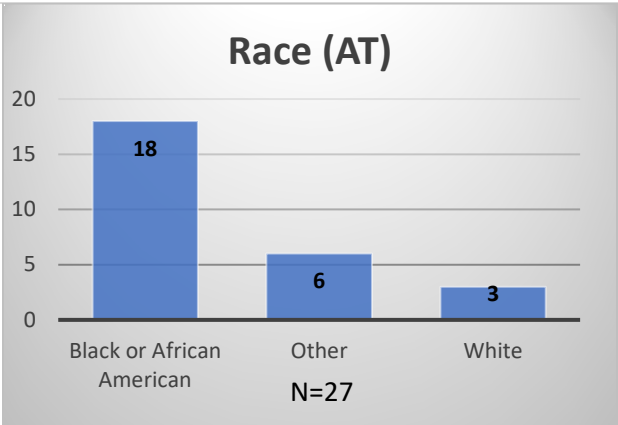

**Daily Data Dashboard – January 9, 2024**  
**Demographics for JTDC Population**  
**Tuesday Morning Midnight Count**

Total # of probation Involved youth<sup>1</sup>: 1,330

<sup>1</sup> Probation Active: Any youth who is pending sentencing with an active social history, has been formally placed on probation or supervision with Cook County Juvenile Probation on the date of the report.

\*Age, Gender and Race for Criminal Court population (N=1) is not represented in this report.

Daily Data Dashboard – January 9, 2024  
Demographics for JTDC Population  
Tuesday Morning Midnight Count

Data sources: cFive Supervisor – Probation Population and RMIS – JTDC Population