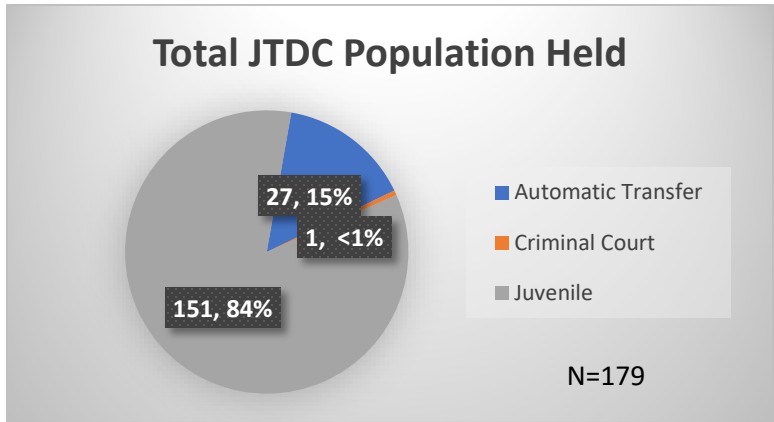

**Daily Data Dashboard – January 9, 2024**  
**Demographics for JTDC Population**  
**Tuesday Morning Midnight Count**

Total # of probation Involved youth<sup>1</sup>: 1,330

<sup>1</sup> Probation Active: Any youth who is pending sentencing with an active social history, has been formally placed on probation or supervision with Cook County Juvenile Probation on the date of the report.

\*Age, Gender and Race for Criminal Court population (N=1) is not represented in this report.

Daily Data Dashboard – January 9, 2024  
Demographics for JTDC Population  
Tuesday Morning Midnight Count

Data sources: cFive Supervisor – Probation Population and RMIS – JTDC Population