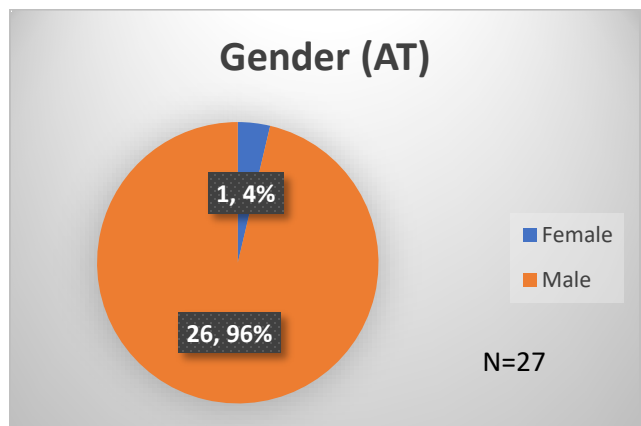

**Daily Data Dashboard – January 9, 2024**  
**Demographics for JTDC Population**  
**Tuesday Morning Midnight Count**

Total # of probation Involved youth<sup>1</sup>: 1,330

<sup>1</sup> Probation Active: Any youth who is pending sentencing with an active social history, has been formally placed on probation or supervision with Cook County Juvenile Probation on the date of the report.

\*Age, Gender and Race for Criminal Court population (N=1) is not represented in this report.

Daily Data Dashboard – January 9, 2024  
Demographics for JTDC Population  
Tuesday Morning Midnight Count

Data sources: cFive Supervisor – Probation Population and RMIS – JTDC Population