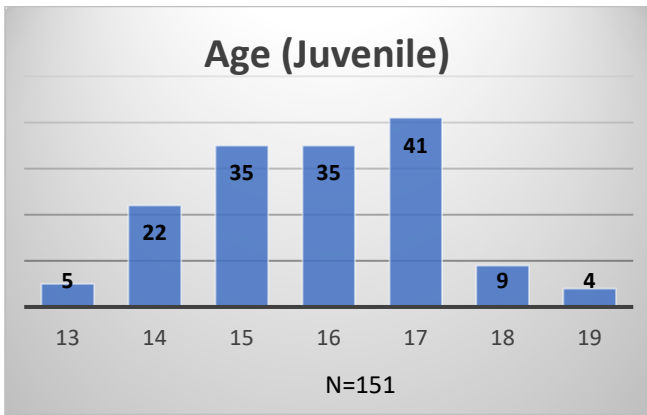

**Daily Data Dashboard – January 9, 2024**  
**Demographics for JTDC Population**  
**Tuesday Morning Midnight Count**

Total # of probation Involved youth<sup>1</sup>: 1,330

<sup>1</sup> Probation Active: Any youth who is pending sentencing with an active social history, has been formally placed on probation or supervision with Cook County Juvenile Probation on the date of the report.

\*Age, Gender and Race for Criminal Court population (N=1) is not represented in this report.

Daily Data Dashboard – January 9, 2024  
Demographics for JTDC Population  
Tuesday Morning Midnight Count

Data sources: cFive Supervisor – Probation Population and RMIS – JTDC Population